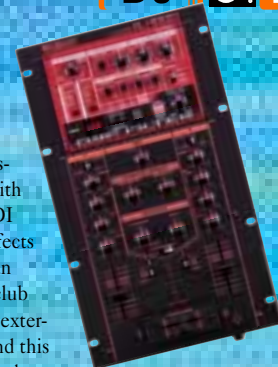

The DJ's best weapon in the fight against dance-floor boredom!

The DJ-2000 packs quite a lot of kick! It can do all the basics like split headphone monitoring, 3-band EQ per each of the four channels, selectable line and phone inputs, crossfading, and selectable metering. Then they add a three-band "Isolator," which can be used to radically boost or cut low, mid or high frequencies. Making Isolator control easy, the DJ-2000 incorporates an innovative Grab switch which allows DJs to instantly trigger Isolator EQ settings on-the-fly for drastic sonic manipulation. Yes, it has multi-effects built in, but there's more. They can be applied to a specific frequency range (Low, Mid, High, Full) across any channel (1,2, 3, 4, Mic, Master). Catch your breath, there's more. The DJ-2000's onboard BPM (beats-per-minute) counter automatically calculates and displays the tempo from the music being played allowing effects and external MIDI gear to be synced. A tap tempo button is provided as well. It even has provisions for starting and stopping other equipment via MIDI and serves as an integrated workspace for creative DJs.

- #DJ2000 Roland Professional Groove DJ Mixer List \$1495
- #CFX1 Roland Replacement Cross Fader for DJ2000 List \$40

DJs! Time to take your show to a whole new level!

The DJ-1000 might be the most flexible, expressive DJ mixer available! A two channel mixer with a built-in digital BPM counter, DSP Filter, MIDI syncing capabilities and some funky filtering effects reminiscent of an analog synth, the DJ-1000 is an incredible creative tool for dance, hip-hop and club DJs. Its ability to detect and display BPM from external sources such as vinyl records or CDs and send this information to a synth or MIDI sampler really makes the DJ-1000 stand out. There's never been a mixer like the DJ-1000!